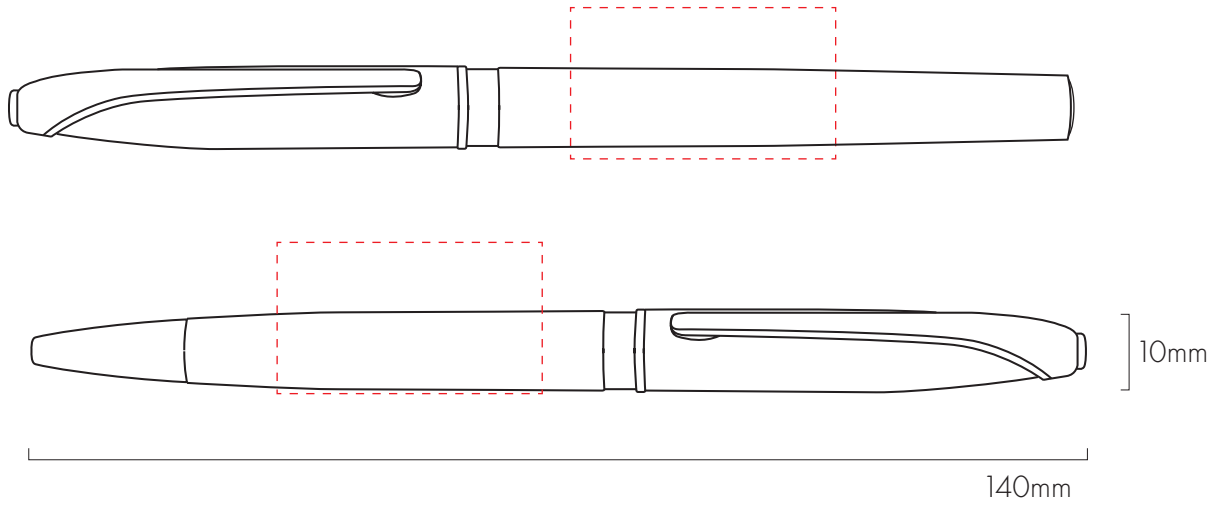

ELEGANCE SET

BARREL PRINT AREA
35x20mm