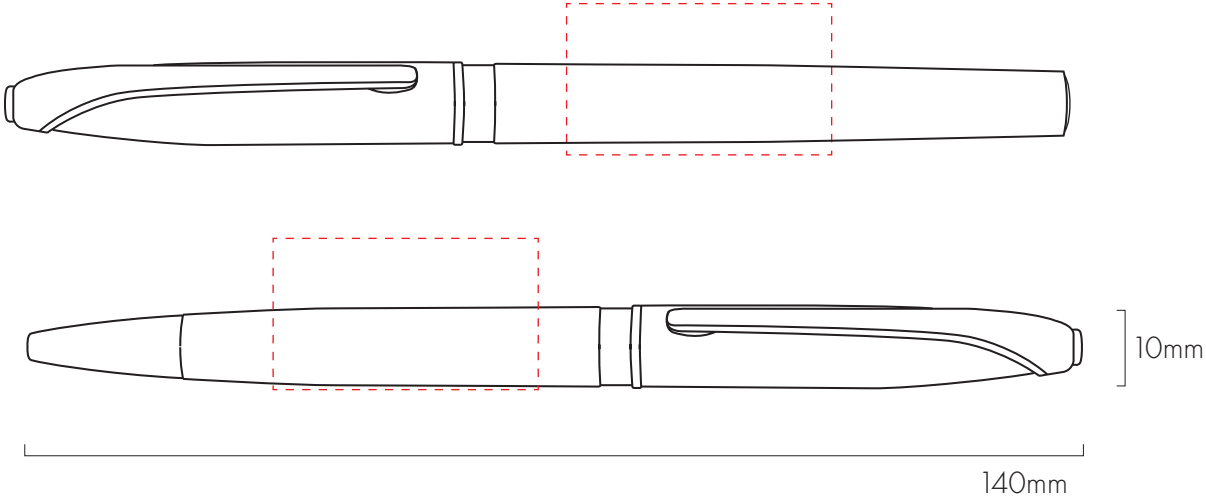

LEGEND SET

BARREL PRINT AREA  
35x20mm

LID PRINT AREA  
155x105mm