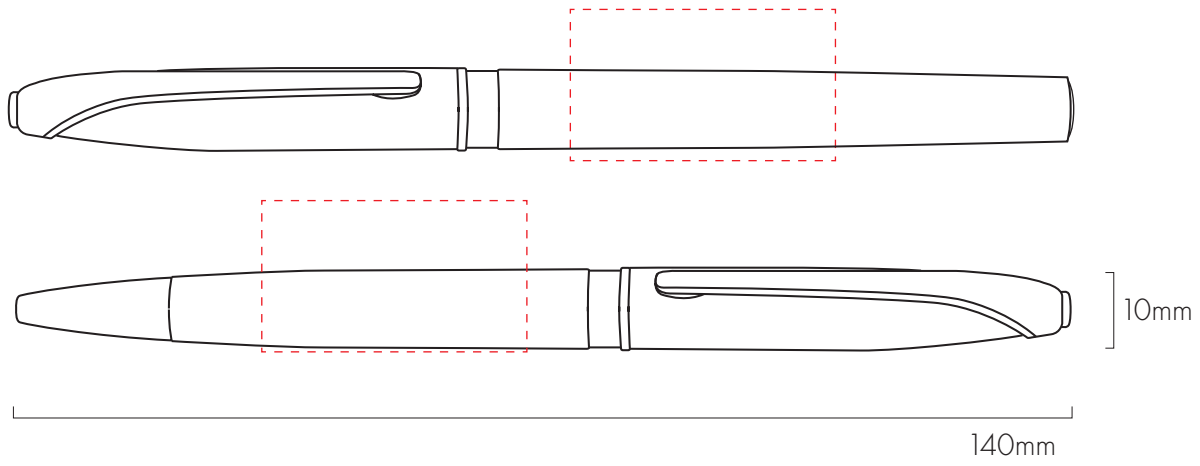

PANACHE SET

BARREL PRINT AREA
35x20mm

LID PRINT AREA
155x105mm