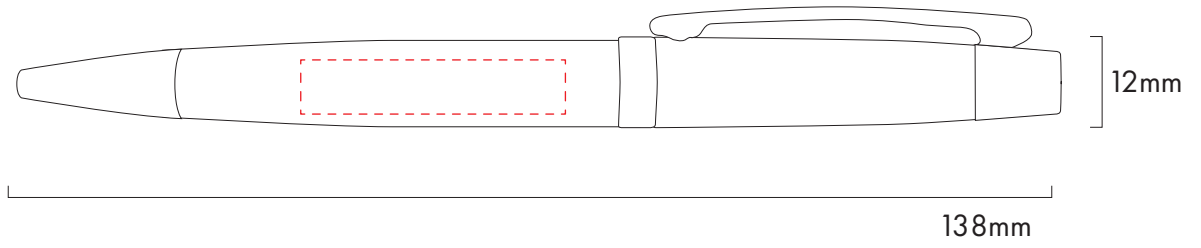

TPC780501 EMPEROR BALL PEN

DIGITAL PRINT AREA
35x7mm