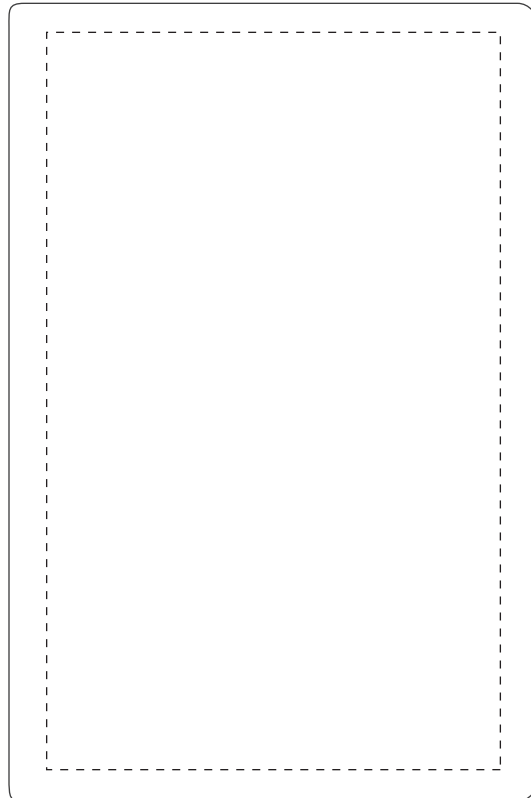

Your Ref:	Quantity:	Product Code: QS3000
Our Ref:	Version: 1	Product Colour:

**PRINTING CONCERNS:****PRODUCT INFO: DUE TO THE NATURE OF THE PRODUCT THE PRINT POSITION MAY VARY BY 2 - 3 MM**

We stock this item in the following colours

**PANTONE REFERENCE(S)**

- Colour 1
- Colour 1
- Colour 1
- Colour 1

ARTWORK SCALE 50%

Product Image for visualisation  
- colours may vary

- CENTRED TO PRINT AREA
- CENTRED TO NOTEBOOK

The dashed line is to demonstrate print area and will not appear on your printed item

To proceed, please approve visual via the online system.

ARTWORK SCALE 100%

Max print area: 195mm x 120mm

ARTWORK SCALE 100%

Max print area: 180mm x 120mm